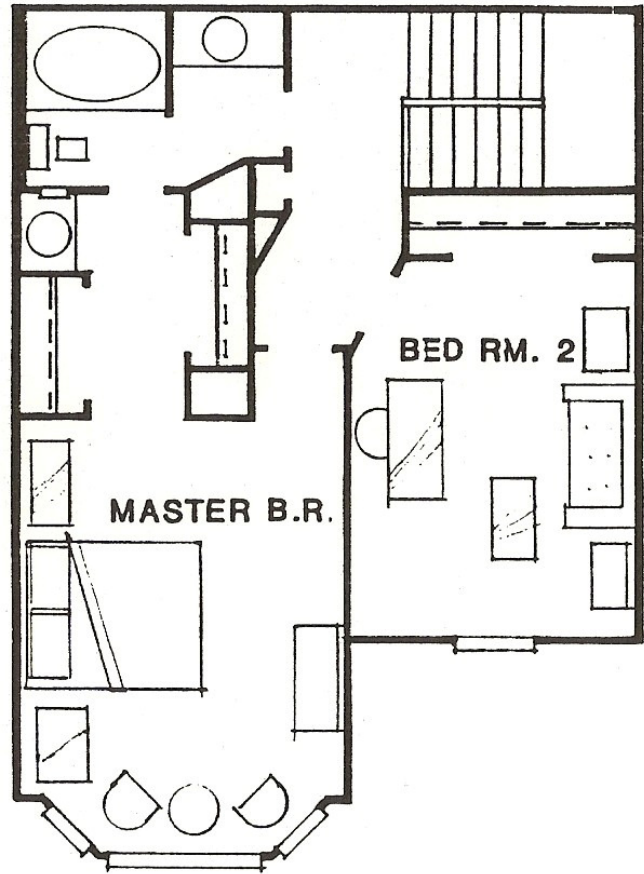

St. Charles

Huge bay windows bathe the formal living room and master bedroom with light. A courtyard entrance opens to a living room with high ceilings defined by crown molding whose focal point is the wood burning fireplace with a traditional old style mantle. The kitchen has rich oak cabinets. Adjacent is the ½ bath and storage. The two-story stairwell illuminated by a beveled cut-glass light fixture leads to two bedrooms upstairs. A mirrored door corridor leads to the upstairs bath which has a spacious oval Roman tub and cultured marble vanities.

First Floor

Second Floor