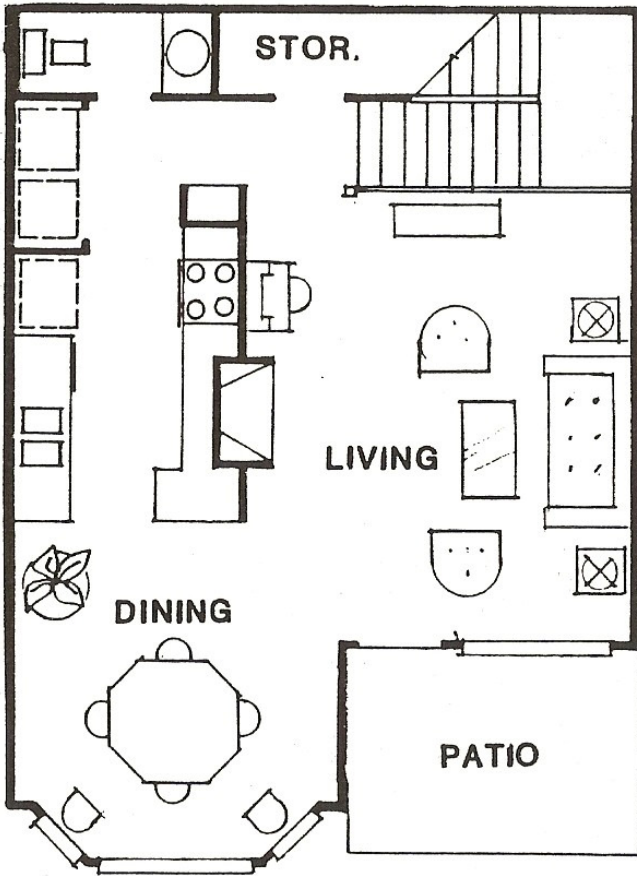

St. Charles

Huge bay windows bathe the formal living room and master bedroom with light. A courtyard entrance opens to a living room with high ceilings defined by crown molding whose focal point is the wood burning fireplace with a traditional old style mantle. The kitchen has rich oak cabinets. Adjacent is the ½ bath and storage. The two-story stairwell illuminated by a beveled cut-glass light fixture leads to two bedrooms upstairs. A mirrored door corridor leads to the upstairs bath which has a spacious oval Roman tub and cultured marble vanities.

First Floor

Second Floor